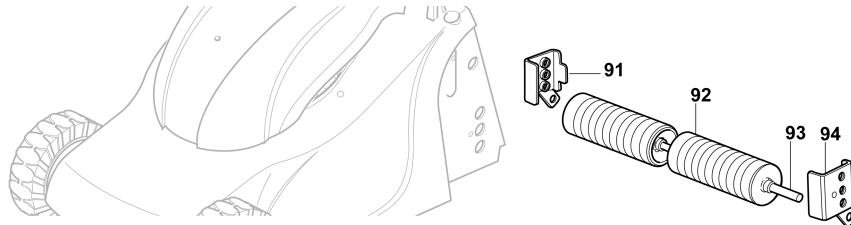

C 390

2007

171a.0

1 / 1

POS.	CODE	Q.TY	DESCRIZIONE	DESCRIPTION	DESCRIPTION	BESCHREIBUNG	REMARKS
91	81005097/1	1	SUPPORTO RUOTA DX	SUPPORT, R WHEEL	SUPPORT ROUE DROIT	HALTER, RAD R	
92	22670011/1	2	ROLLER	ROLLER	ROLLER	ROLLER	
93	22519806/1	1	PERNO ROLLER	PIN, ROLLER	PIVOT, ROLLER	BOLZEN, ROLLER	
94	81005099/1	1	SUPPORTO RUOTA SX	SUPPORT, L WHEEL	SUPPORT, G ROUE	HALTER, RAD LINKER